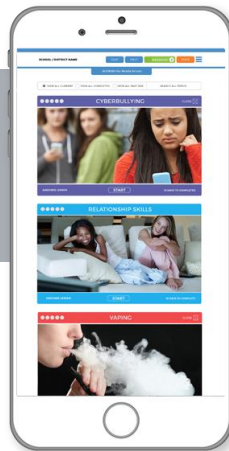

Social and emotional learning for your child and great tips for you!

Educators and parents are becoming increasingly aware of the need for social and emotional learning (SEL) in schools. That is why we are implementing a year-long curriculum designed to help all students develop a range of key life-skills.

2 reasons why we are excited about Suite360:

- ★ **Website + App** enables access on all devices. Go to the URL below or download the Suite360 App from iTunes or Google Play Store
- ★ **Multimedia lessons** provide engaging learning experiences.

Sign up by clicking the "Sign Up" button at the URL below. The district code is "ESCAMBIA."

- Self-Awareness
- Self-management
- Social awareness
- Relationship Skills
- Responsible decision-making
- Emotional health
- Safety
- And many more...